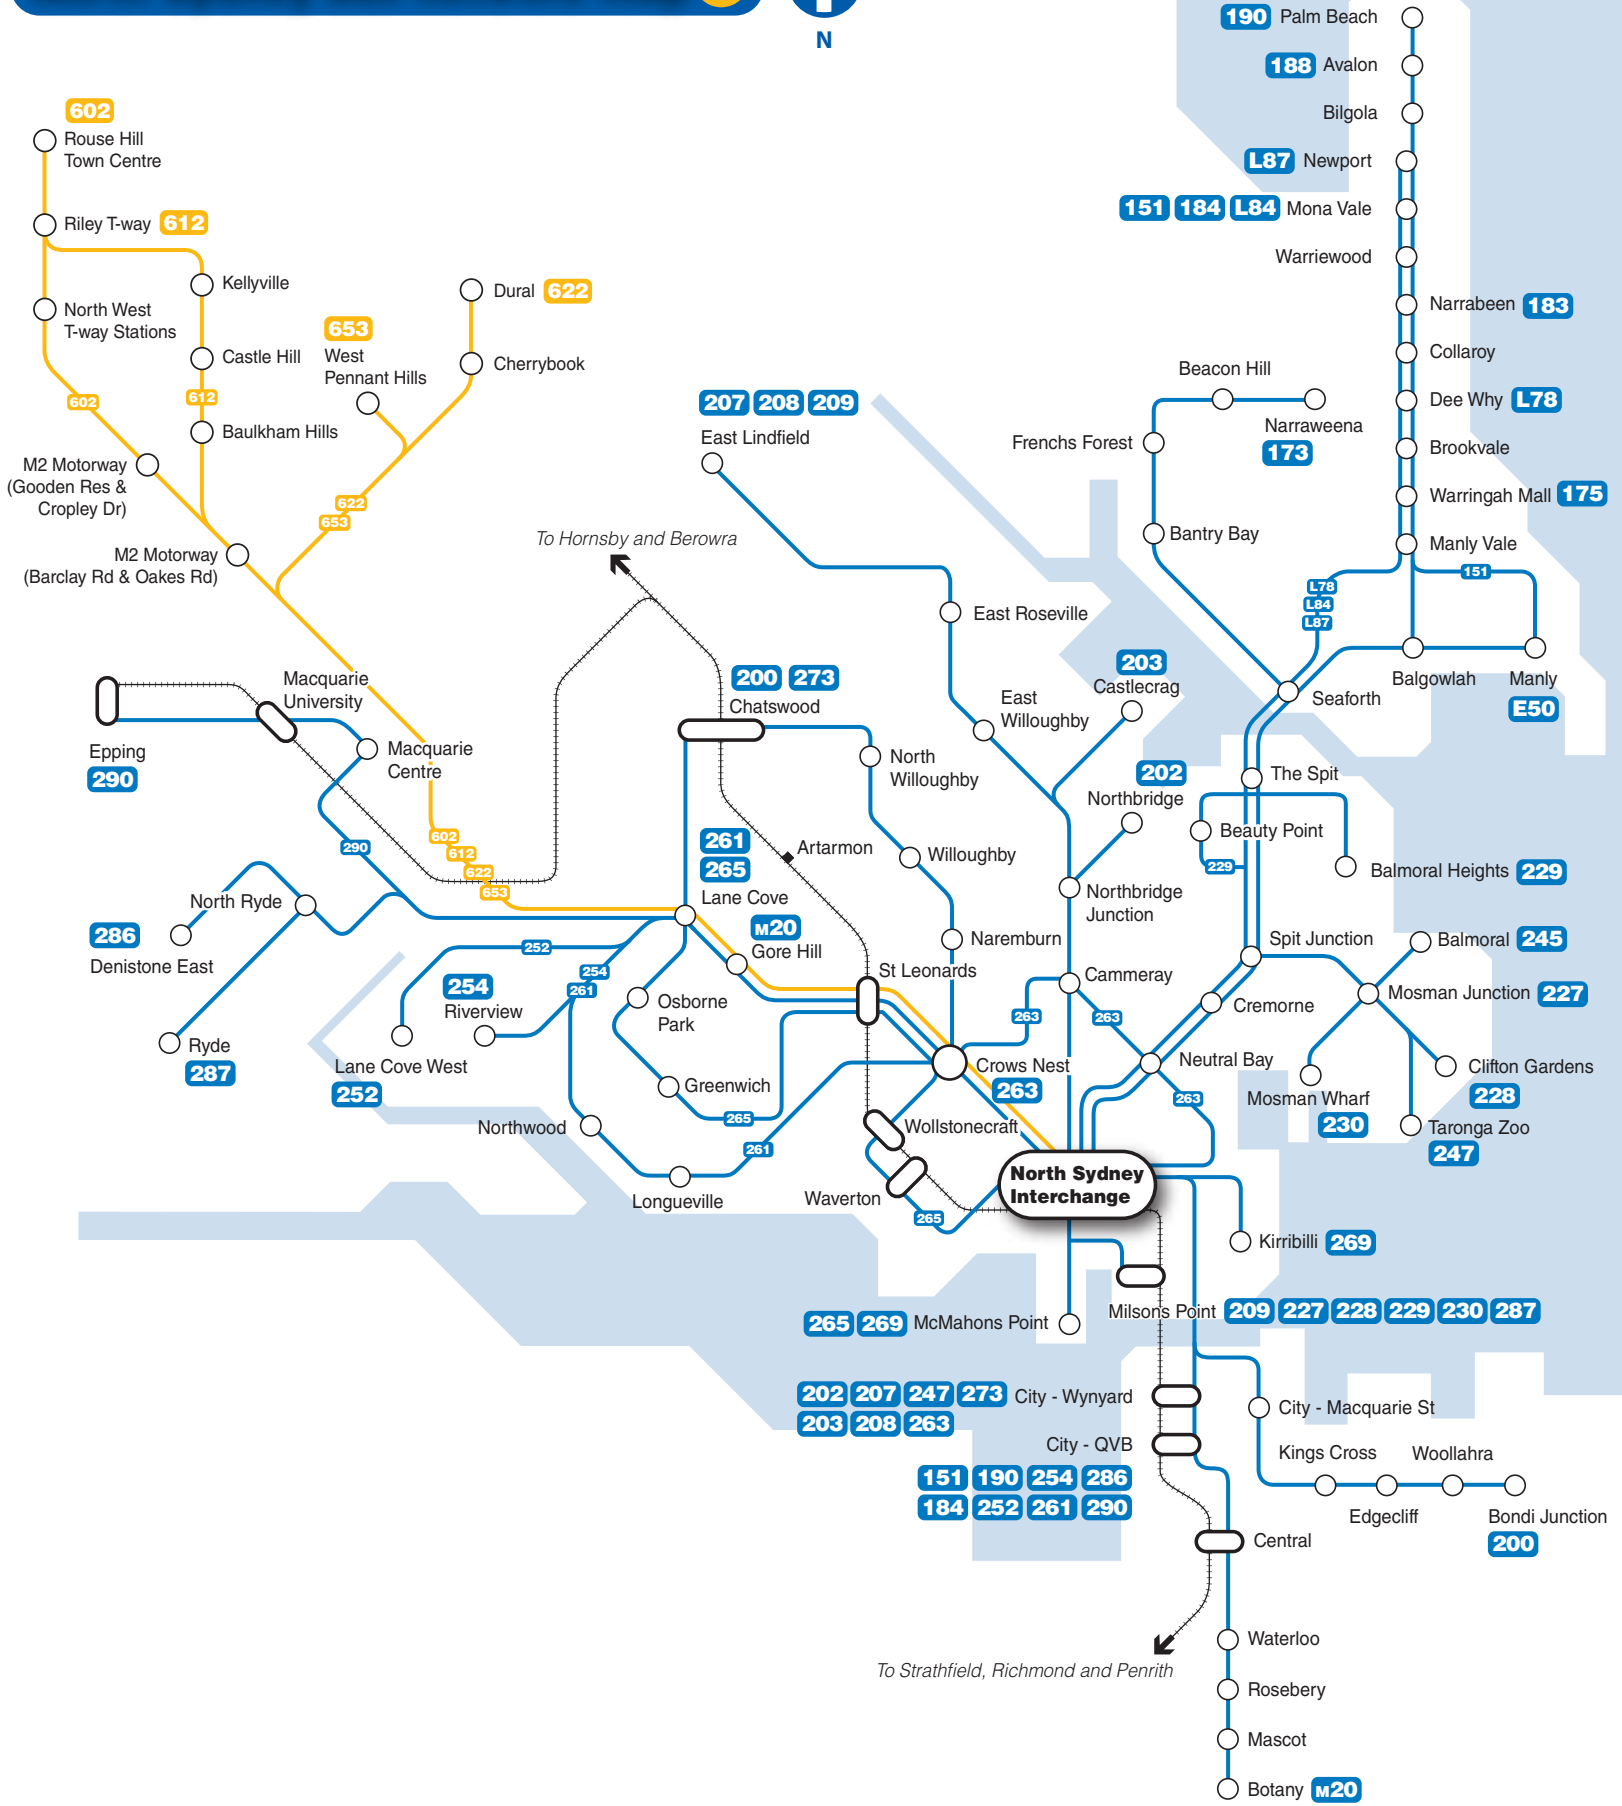

North Sydney bus network map

Legend

- Hillsbus routes
 - Sydney Buses routes
 - Rail line
 - Railway station
 - Bus route/suburb
 - Bus/Rail interchange
- Diagrammatic Map - Not to Scale

North Sydney area map

206011 Bus stop numbers are usually displayed at bus stops and are shown in timetables and trip planning on the Transport Info website.

Find out the next Sydney Buses services to arrive at your stop by texting **0488 TXT BUS** (0488 898 287) with your bus stop number

Bus Stand & Number	Route Number	Bus Route Destination	
Blue St (North) 206015	265	McMahons Point	
	265	Lane Cove via Waverton, Wollstonecraft & Greenwich	
	269	McMahons Point	
	269	Kirribilli & Milsons Point	
Miller St 206052	N90	City - Town Hall	
Pacific Hwy 206067	m20 ●	Metrobus to Botany via City, Redfern, Waterloo & Mascot (PrePay-only)	
	151	City - QVB	
	184	City - QVB	
	190	City - QVB	
	200	Bondi Junction via City, Kings Cross & Edgecliff (Limited Stops)	
	202	City - Wynyard	
	203	City - Wynyard	
	207	City - Wynyard	
	208	City - Wynyard	
	247	City - Wynyard	
	252	City - QVB	
	254	City - QVB	
	261	City - QVB	
	273	City - Wynyard	
	286	City - QVB	
	290	City - QVB	
	Miller St 206085 206024 206030	E50	Milsons Point
		168	Milsons Point
173		Milsons Point	
L78		Milsons Point	
183		Milsons Point	
184		Milsons Point	
L84		Milsons Point	
187		Milsons Point	
L87		Milsons Point	
209		Milsons Point	
227		Milsons Point	
228		Milsons Point	
229		Milsons Point	
230		Milsons Point	
287	Milsons Point		
Pacific Hwy 206023 206088	200	Chatswood (Limited Stops)	