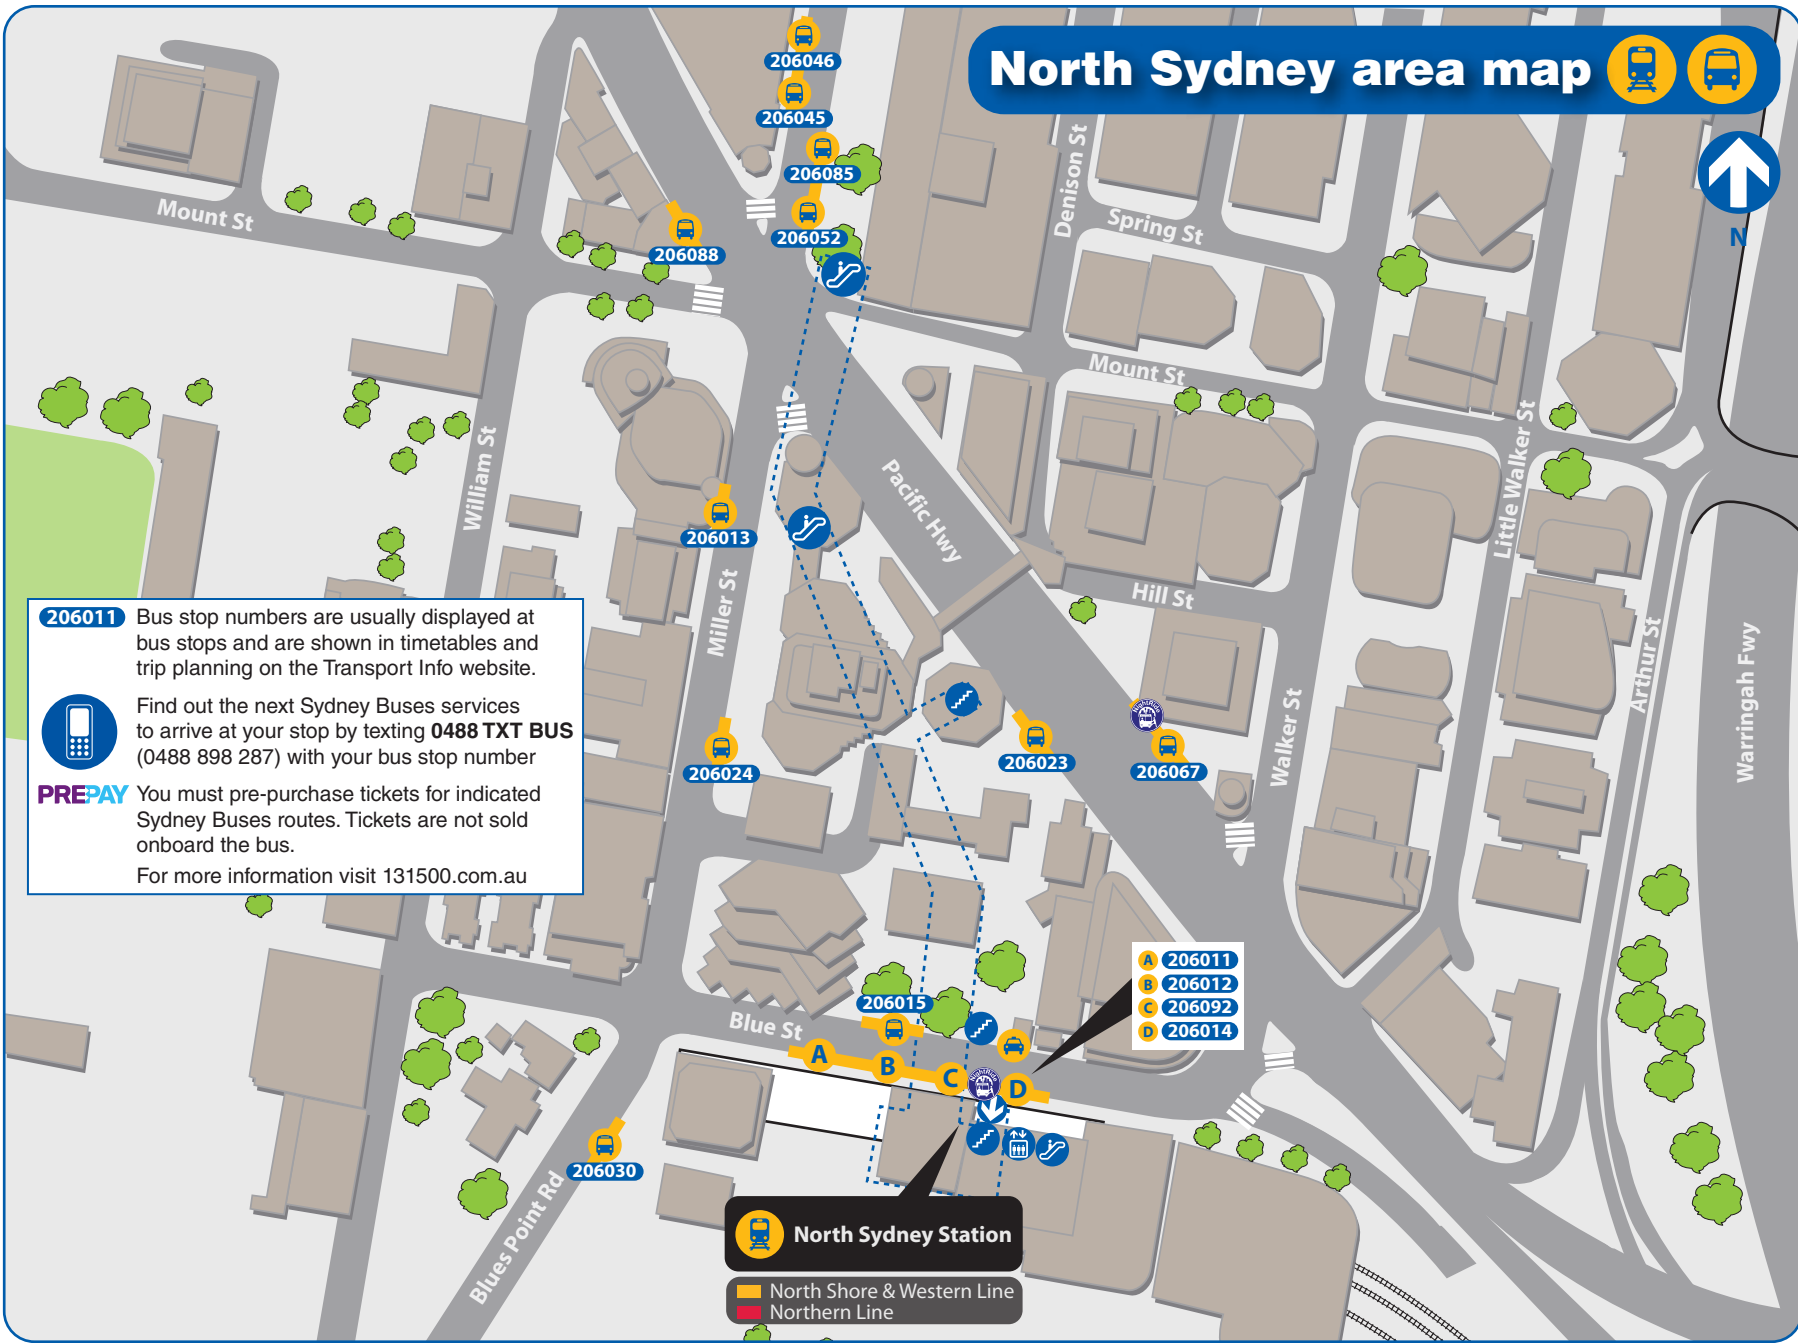

North Sydney area map

206011 Bus stop numbers are usually displayed at bus stops and are shown in timetables and trip planning on the Transport Info website.

Find out the next Sydney Buses services to arrive at your stop by texting **0488 TXT BUS** (0488 898 287) with your bus stop number

PREPAY You must pre-purchase tickets for indicated Sydney Buses routes. Tickets are not sold onboard the bus.

For more information visit 131500.com.au

- A 206011
- B 206012
- C 206092
- D 206014

North Sydney Station

North Shore & Western Line

Northern Line

Legend

- Bus stop
- Bus zone
- NightRide bus stop
- Entrance
- Escalator
- Bus stand
- 206011 Bus stop number
- Taxi rank
- Stairs
- Lift